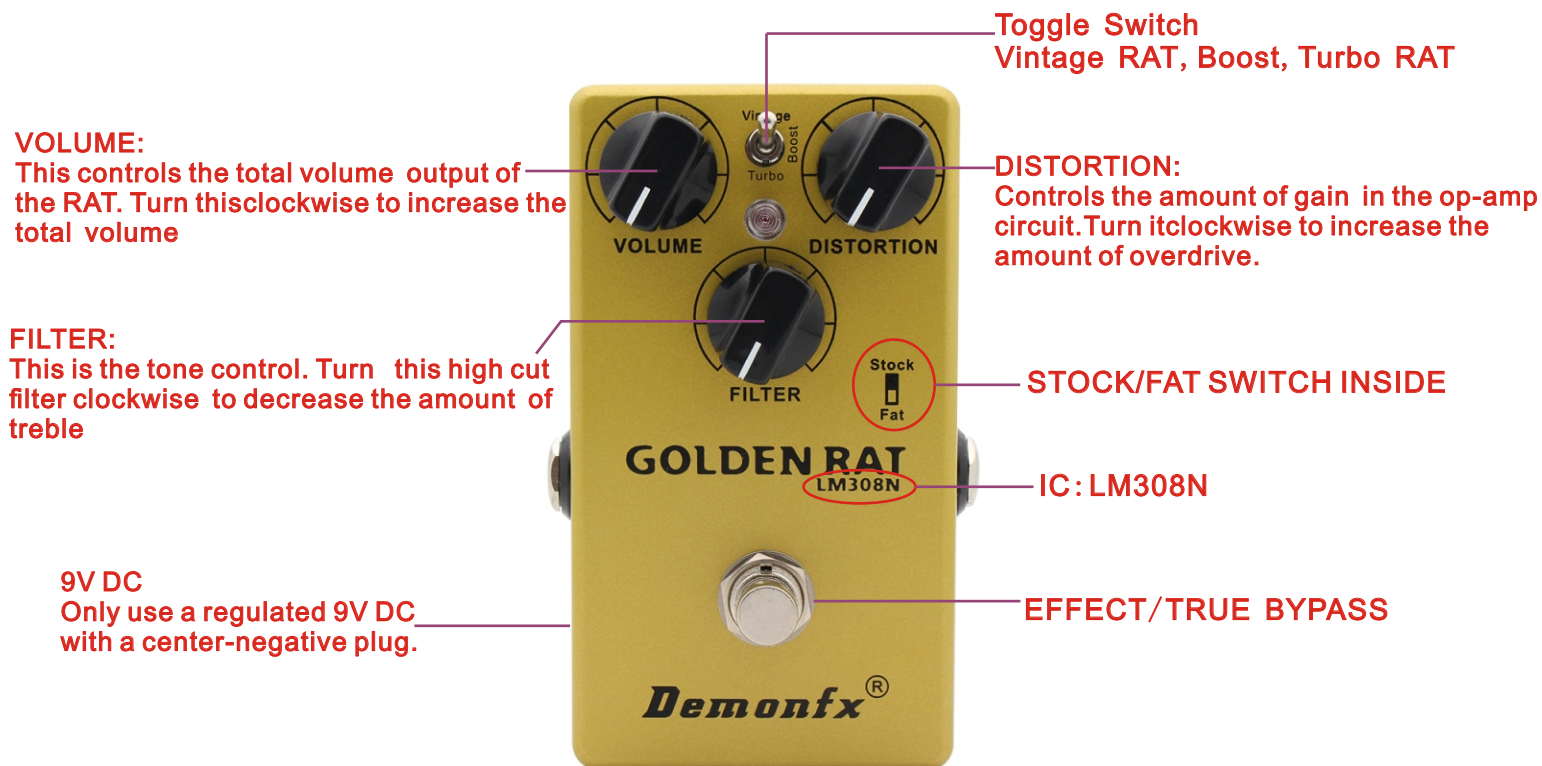

Legendary distortion pedal

Very versatile as a distortion for arena-rock rhythm tones and soaring leads, as a crunch channel for loud amps, or as a boost for solos, and you can still maintain your amplifier's sound at the same time

PANEL FUNCTION

SPECIFICATION

Controls

Vintage/Boost/turbos witch

Distortion knob

Filter knob

Volume knob

Fat/Stock Switch Inside

True Bypass footswitch

Power Supply DC9V Center negative

Weight 300g

Box Dimensions (LxWxH) 12 x 6 x 5 CM

Designed By USA