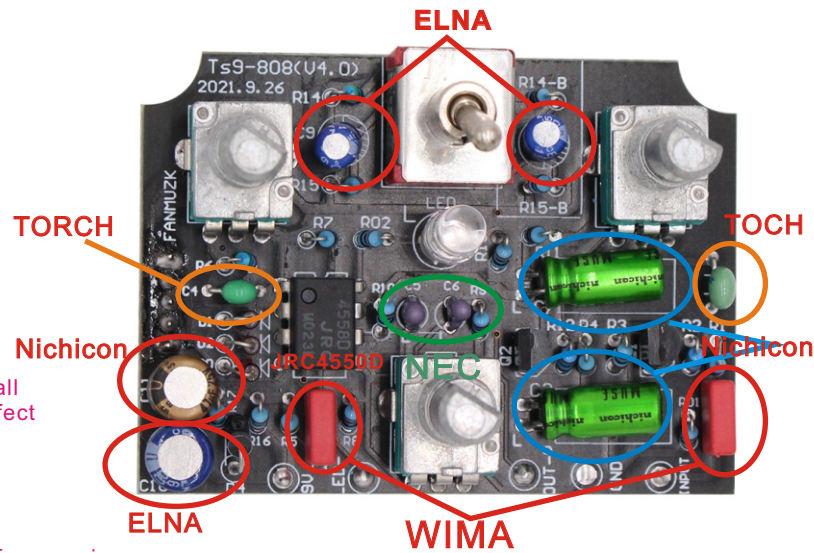

Overdrive Pro Ts808 And Ts9

Both RED AND GREEN Tube Screamer versions of our company have been highly praised by everyone. However, unfortunately, due to some troubles in the name of our product TUBE SCREAMER, our company has decided to change the names of our products to TS GREEN AND TS RED II respectively

Since our company developed and produced the green version of TSGreen V1.0, it has been recognized and highly praised by many artists. The sales volume has reached half a million units.

The TS RED II

On the basis of the V1.0 version, the original device is replaced with a higher quality device, which makes the sound more dynamic. More rich timbre. On the basis of retaining the original function, an internal switch is added to select the timbre mode, so that users can have more timbre experience.

One two-position switch: TS9 overdrive and TS808 overdrive

One internal switches let you choose two mode. .

Panel Instruction

Hight Quality Electronic Devices

Specifications and appearance are subject to change without prior notice

Specifications

- Input Impedance 1MΩ
- Output Impedance 1KΩ
- Power Supply : DC9V 100mA
- Dimension(L*W*H):11. 5*6. 5*5CM
- Weight:300g

Designed By U. S. A