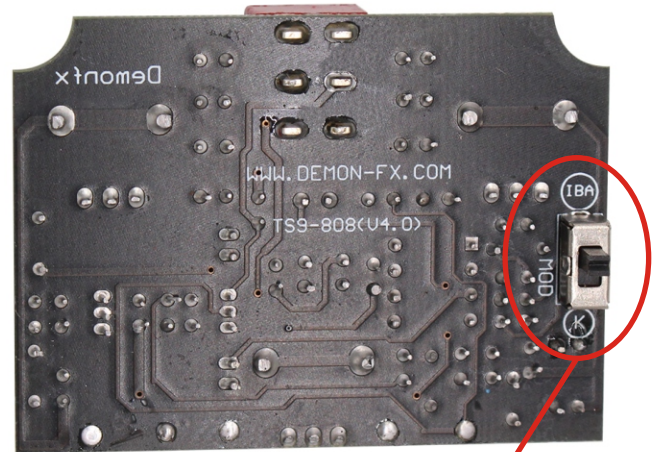

Overdrive Pro Ts808 And Ts9

Both RED AND GREEN Tube Screamer versions of our company have been highly praised by everyone. However, unfortunately, due to some troubles in the name of our product TUBE SCREAMER, our company has decided to change the names of our products to TS GREEN AND TS RED II respectively

Since our company developed and produced the green version of TSGreen V1.0, it has been recognized and highly praised by many artists. The sales volume has reached half a million units.

The TS RED II

On the basis of the V1.0 version, the original device is replaced with a higher quality device, which makes the sound more dynamic. More rich timbre. On the basis of retaining the original function, an internal switch is added to select the timbre mode, so that users can have more timbre experience.

One two-position switch: TS9 overdrive and TS808 overdrive

One internal switches let you choose two mode. .

Panel Instruction

Hight Quality Electronic Devices

Specifications and appearance are subject to change without prior notice

Specifications

- Input Impedance 1MΩ
- Output Impedance 1KΩ
- Power Supply : DC9V 100mA
- Dimension(L*W*H):11. 5*6. 5*5CM
- Weight:300g

Designed By U. S. A