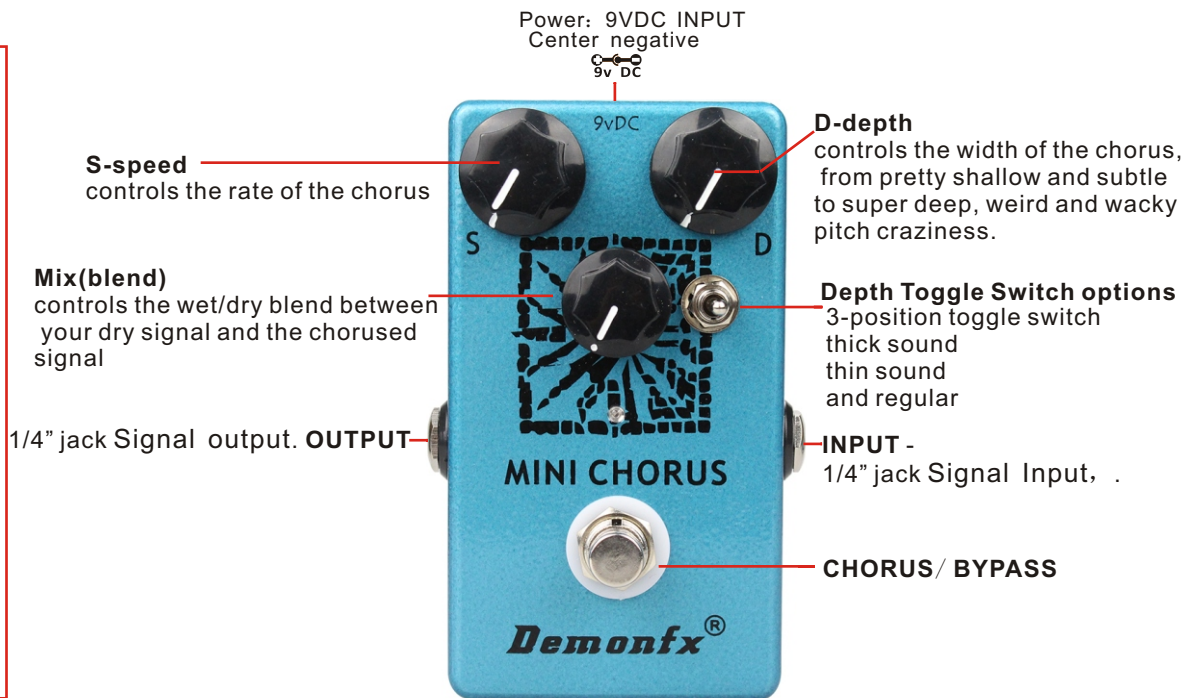

Demonfx MINI CHORUS Based on Analogman Mini Chorus

A high-class, rich-sounding chorus pedal!

Mini Chorus pedal is a fabulously warm, shimmery chorus with a distinct voice.

It offers controls for Speed and Depth Mix knob and Depth toggle switch.

Mix knob has a detente at noon because that's a 50/50 blend, but as others have mentioned, playing with the mix knob allows you to mix in a very subtle chorus by backing it down from noon. I've found that by maxing out the "mix" control you can even achieve a really neat vibrato effect.

In addition, you can switch between normal and deep with a toggle switch, enabling a deeper chorus sound.

Depth Option: Depth Toggle Switch options

Panel Instruction

Internal

Effect Pedal for Guitar

Chorus

True Bypass

Controls for speed, depth, mix(blend), Depth Toggle Switch

Dimensions: 115 x 64 x 36 mm

Design by Japan

Powered by DC9V ,Negative Centre (not including)

Packaging:

1* MINI CHORUS

Design By Japan