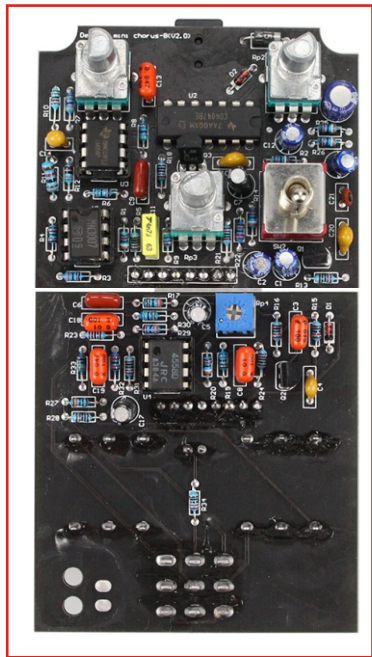

Demonfx MINI CHORUS Based on Analogman Mini Chorus

A high-class, rich-sounding chorus pedal!

Mini Chorus pedal is a fabulously warm, shimmery chorus with a distinct voice.

It offers controls for Speed and Depth Mix knob and Depth toggle switch.

Mix knob has a detente at noon because that's a 50/50 blend, but as others have mentioned, playing with the mix knob allows you to mix in a very subtle chorus by backing it down from noon. I've found that by maxing out the "mix" control you can even achieve a really neat vibrato effect.

In addition, you can switch between normal and deep with a toggle switch, enabling a deeper chorus sound.

Depth Option: Depth Toggle Switch options

Panel Instruction

Internal

Effect Pedal for Guitar

Chorus

True Bypass

Controls for speed, depth, mix(blend), Depth Toggle Switch

Dimensions: 115 x 64 x 36 mm

Design by Japan

Powered by DC9V ,Negative Centre (not including)

Packaging:

1* MINI CHORUS

Design By Japan