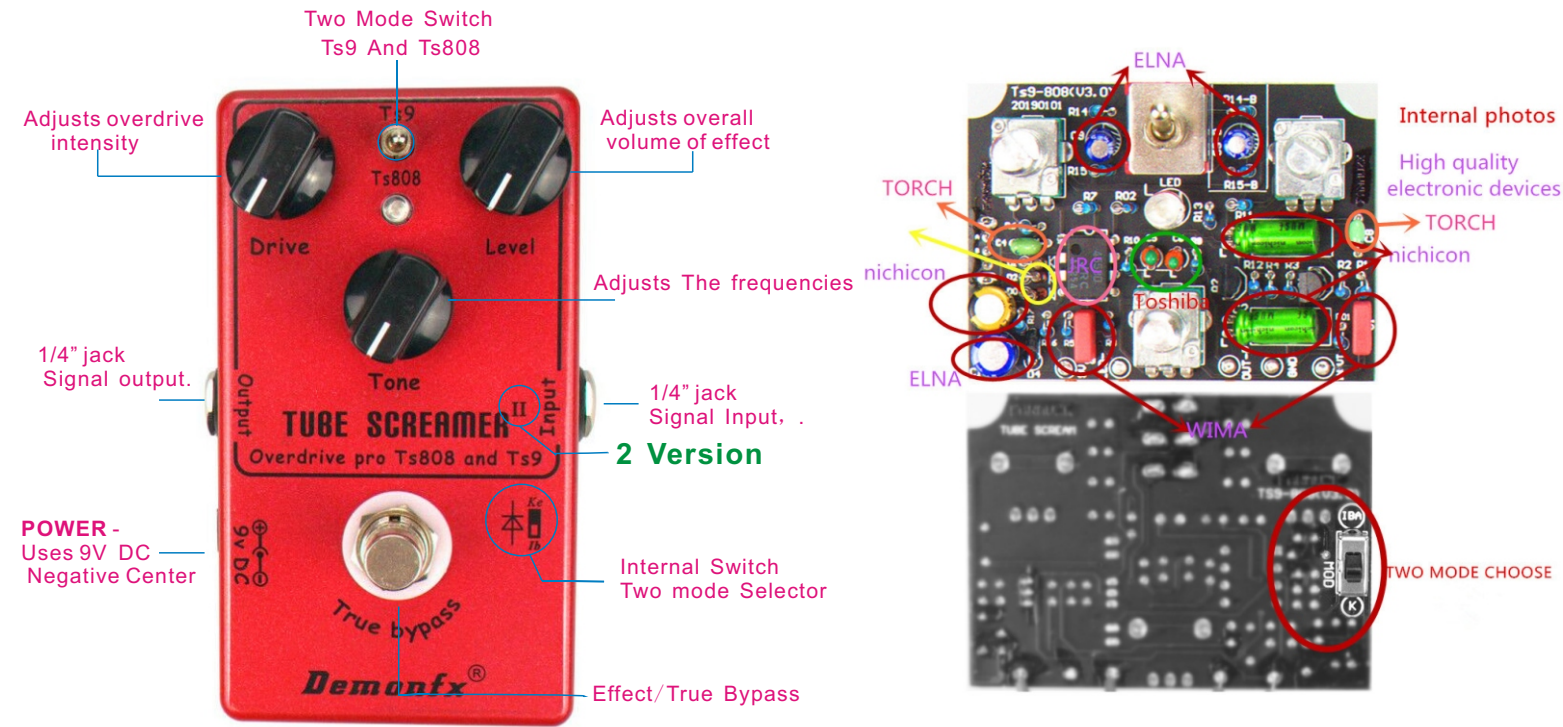

**Overdrive Pro Ts808 And Ts9**

Since our company developed and produced the green version of Tube Screamer V1.0, it has been recognized and highly praised by many artists. The sales volume has reached half a million units.

**The RED TUBE SCREAMER II**

On the basis of the V1.0 version, the original device is replaced with a higher quality device, which makes the sound more dynamic. More rich timbre. On the basis of retaining the original function, an internal switch is added to select the timbre mode, so that users can have more timbre experience.

One two-position switch: TS9 overdrive and TS808 overdrive

One internal switches let you choose two mode. .

**Panel Instruction**

**Specifications**

- Input Impedance 1MΩ
- Output Impedance 1KΩ
- Power Supply : DC9V 100mA
- Dimension(L\*W\*H):11. 5\*6. 5\*5CM
- Weight:300g