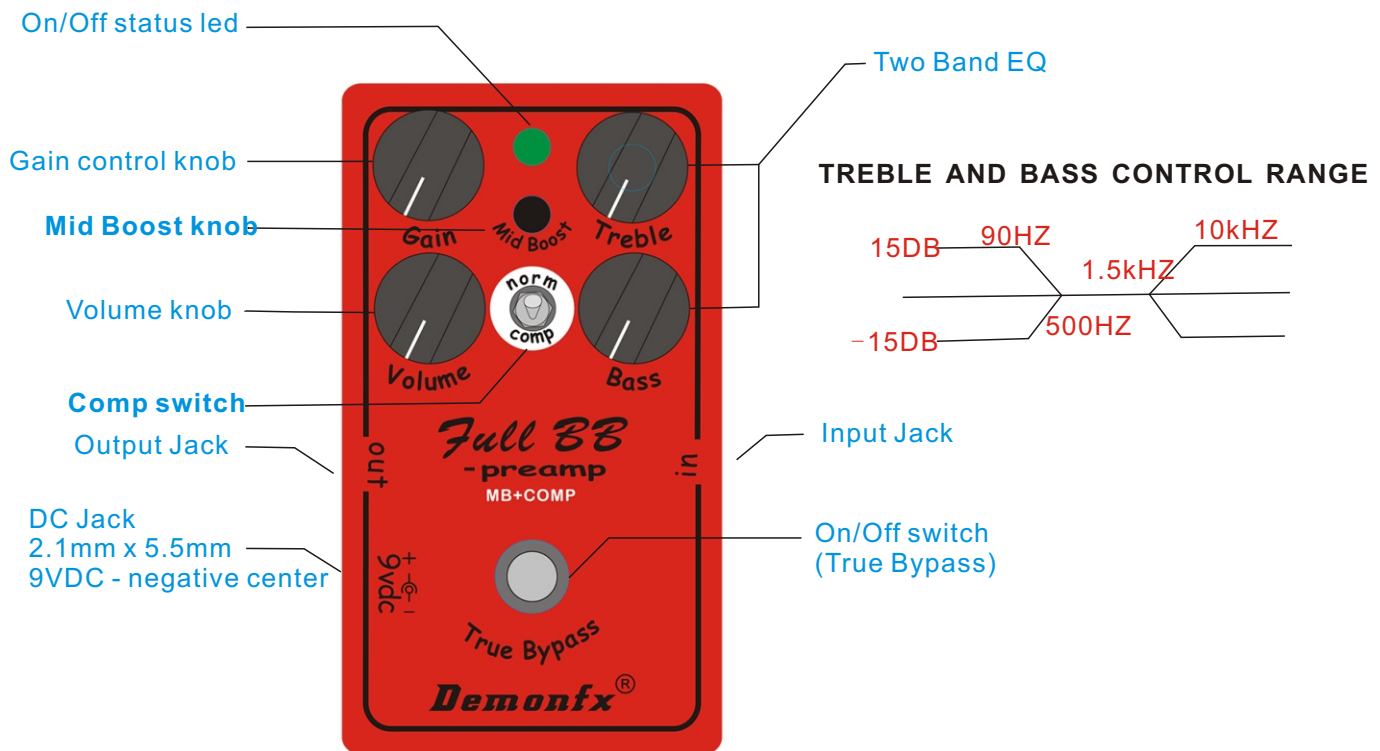

preamp
MB+COMP

The FULLBB PREAMP Based on and Combined the two pedals of XOTIC –BB PREAMP MB and COMP in one shell .

The BB Preamp offers a wide variety of sounds. It's capable of a 30dB+ clean boost with an adjustable ± 15 dB two band active EQ which adds a wide range of harmonic content to your ideal sound. The BB also utilizes a pre-gain stage which allows the pedal to go from a very pristine clean to a very smooth, compressed, overdriven sound. True bypass for eliminating any signal interference when switched off. Can be used with AC adaptor (optional) or 9V Battery.

The BBP-MB takes the renowned BB-preamp to the next level. We've supplement the BBP-MB with a mid-boost control, adding more aggressive "bite" to your sound and up to +12dB of mid-treble boost.

the BBP-COMP. Users will have the ability to choose, standard compression (current BB-PREAMP), more compression (Andy Timmons BB-AT) and no compression. The new BBP-COMP rolls two iconic pedals into one while taking it's sound to a new level with a no compression

Panel Instruction

Specifications

- Dimensions (W/D/H): 115mm X 65mm X 50mm)
- Weight: 0.6 lbs. (270g)
- Bypass: True Bypass Switching
- Power Consumption: 9VDC/100mA(Max)
- AC Adapter (Optional): 9VDC, Negative Tips (Regulated recommended)
- Input Impedance: 1M ohm (min)
- Output Impedance: 2K ohm